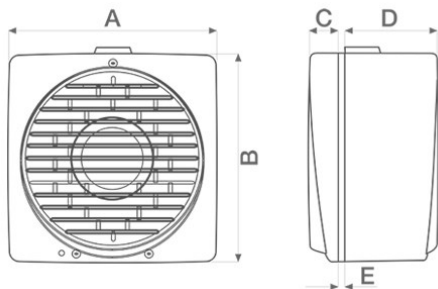

EAC

G-Mark

TECHNICAL AND PERFORMANCE DATA

Absorbed Current max (A)	0,10	Ø Discharge Hole (mm)	150
Absorbed Power max (W)	18	Voltage (V)	220-240
Frequency (Hz)	50-60	Weight (Kg)	2,07
Insulation Class	II°	Delivery max - Extract (l/s)	65,3
IP	X4	Delivery max - Extract (m3/h)	235
Max absorbed Power at 60Hz (W)	18	Delivery max (m ³ /h)	235
Max ambient temperature for continuous operation (°C)	50	RPM	1340
Max ambient temperature for continuous operation 60Hz (°C)	50	Sound Pressure level Lp [dB (A)] 3m	37,5

DIMENSIONS

Ø glass hole	185/190
Ø wall hole	185/190
Size A (mm)	215
Size B (mm)	218
Size C (mm)	31
Size D (mm)	97,5
Size E (mm)	2/38

PER INFORMAZIONI:

Servizio al Cliente: tel +39 02 90699395 premendo 1 dopo messaggio registrato (consulenza su prodotti e impianti)

Pre & Post Vendita: fax +39 02 90699302

Email prevendita: prevendita@vortice-italy.com

Technical Data Sheet

CODE 12611

VORTICE 150/6" P

Wall/window axial fans

DESCRIPTION

- Model designed for window/wall mounted installation.
- Version with built-in switch operated by pullcord mounted to edge of grille.
- Material: UV resistant ABS plastic (prevents ageing caused by exposure to sunlight).
- Nominal diameter 150 mm.
- Motor protected against thermal overload, with shaft turning in self-lubricating bushings, coupled to screw type thermoplastic impeller with wing profile blades.
- IMQ SAFETY and IMQ PERFORMANCE certifications.