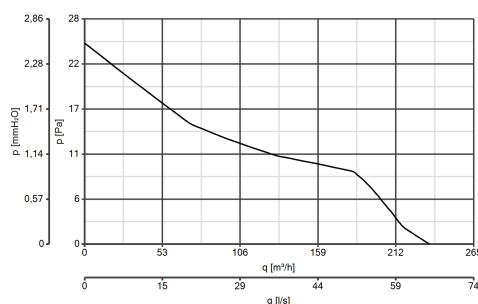

Technical Data Sheet

CODE 12611

VORTICE 150/6" P

Wall/window axial fans

DESCRIPTION

- Model designed for window/wall mounted installation.
- Version with built-in switch operated by pullcord mounted to edge of grille.
- Material: UV resistant ABS plastic (prevents ageing caused by exposure to sunlight).
- Nominal diameter 150 mm.
- Motor protected against thermal overload, with shaft turning in self-lubricating bushings, coupled to screw type thermoplastic impeller with wing profile blades.
- IMQ SAFETY and IMQ PERFORMANCE certifications.

CURVES

ACCESSORIES

KIT TE 150/6" (TORRETTA)

Code 13001

KIT MU (MURO)

Code 13018

KIT VV 150/6" (DOPPI VETRI)

Code 13021

KIT FF 150/6" (DOPPIA FINESTRA)

Code 13024

KIT TC 150/6" (TETTO CON CONDOTTO)

Code 13027

PER INFORMAZIONI:

Servizio al Cliente: tel +39 02 90699395 premendo 1 dopo messaggio registrato (consulenza su prodotti e impianti)

Pre & Post Vendita: fax +39 02 90699302

Email prevendita: prevendita@vortice-italy.com