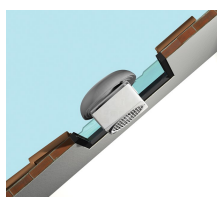

ACCESSORIES

KIT TE 150/6" (TORRETTA)

Code 13001