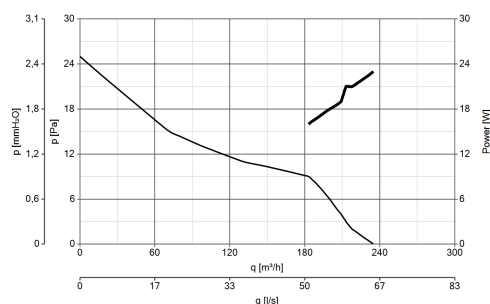

Technical Data Sheet

CODE 12611

VORTICE 150/6" P

Wall/window axial fans

DESCRIPTION

- Model designed for window/wall mounted installation.
- Version with built-in switch operated by pullcord mounted to edge of grille.
- Material: UV resistant ABS plastic (prevents ageing caused by exposure to sunlight).
- Nominal diameter 150 mm.
- Motor protected against thermal overload, with shaft turning in self-lubricating bushings, coupled to screw type thermoplastic impeller with wing profile blades.
- IMQ SAFETY and IMQ PERFORMANCE certifications.

CURVES

ACCESSORIES

KIT TE 150/6" (TORRETTA)

Code 13001

KIT MU (MURO)

Code 13018

KIT VV 150/6" (DOPPI VETRI)

Code 13021

KIT FF 150/6" (DOPPIA FINESTRA)

Code 13024

KIT TC 150/6" (TETTO CON CONDOTTO)

Code 13027

PER INFORMAZIONI:

Servizio al Cliente: tel +39 02 90699395 premendo 1 dopo messaggio registrato (consulenza su prodotti e impianti)

Pre & Post Vendita: fax +39 02 90699302

Email prevendita: prevendita@vortice-italy.com